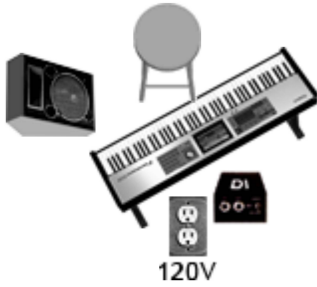

Alex Kapo Stage Plot & Input List

8ftX8ftX8in

120V

120V

120V

120V

1. Lead Vocal Mic
2. Keyboard DI
3. Bass Amp Mic
4. Guitar Amp Mic
5. Kick Drum Mic
6. Snare Mic
7. Tom 1
8. Tom 2
9. HiHat Mic

10. Overhead L
11. Overhear R